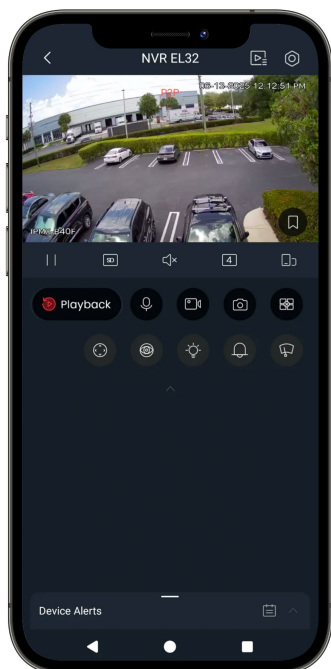

IC HOME

Dinger Pro 2

5MP Wi-Fi Video Doorbell

The IC Home Dinger Pro 2 offers crisp 5MP QHD+ video and a super-wide field of view, so you can see more of what's happening at your doorstep. It features built-in IR night vision and a white-light illuminator to help deter unwanted visitors. Setup is quick and easy using the IC View Pro app, where you can watch live or recorded video, talk to visitors with two-way audio, and get instant alerts sent right to your phone.

Dual-band WiFi Support

Night Vision

2-Way Talk

Pairs with Singer 2

Human Detection

Micro SD Support

IP65 Rated

H.265

Stay Connected To What Matters.

The Singer 2 integrates seamlessly with IC Realtime's IC View Pro app, enabling unified access to both IC Home and IC Realtime core surveillance products within a single platform.

With a new, intuitive UI design, easily access Live View, Playback, control PTZ cameras and easily share devices- all from one app.

Powered by:

Dinger Pro 2

Technical Specifications

Camera

Image Sensor	1/2.7-in. Progressive-Scan CMOS
Lens	2.2 mm fixed lens
Effective Pixels	5MP (2560 x 1920)
IR Distance	16.5ft (5m)
White LEDs	2, Programmable
Field of View	H: 124°, V: 92°, D: 164°