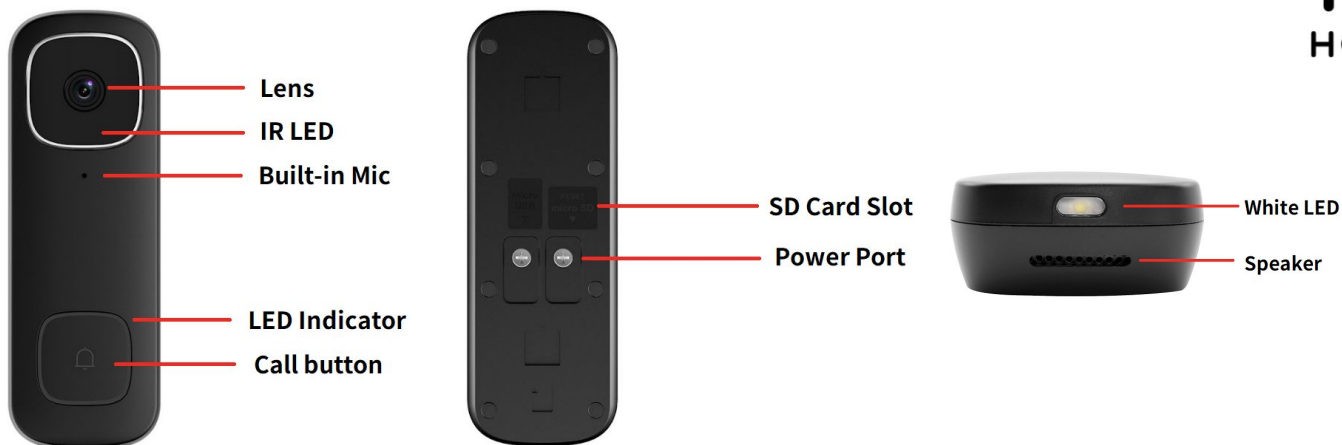

IC HOME

Dinger Pro 2

5MP Wi-Fi Video Doorbell

The IC Home Dinger Pro 2 offers crisp 5MP QHD+ video and a super-wide field of view, so you can see more of what's happening at your doorstep. It features built-in IR night vision and a white-light illuminator to help deter unwanted visitors. Setup is quick and easy using the IC View Pro app, where you can watch live or recorded video, talk to visitors with two-way audio, and get instant alerts sent right to your phone.

Dual-band WiFi Support

Night Vision

2-Way Talk

Pairs with Singer 2

Human Detection

Micro SD Support

IP65 Rated

H.265

Stay Connected To What Matters.

The Singer 2 integrates seamlessly with IC Realtime's IC View Pro app, enabling unified access to both IC Home and IC Realtime core surveillance products within a single platform.

With a new, intuitive UI design, easily access Live View, Playback, control PTZ cameras and easily share devices- all from one app.

Powered by:

Dinger Pro 2

Technical Specifications

Camera

Image Sensor	1/2.7-in. Progressive-Scan CMOS
Lens	2.2 mm fixed lens
Effective Pixels	5MP (2560 x 1920)
IR Distance	16.5ft (5m)
White LEDs	2, Programmable
Field of View	H: 124°, V: 92°, D: 164°