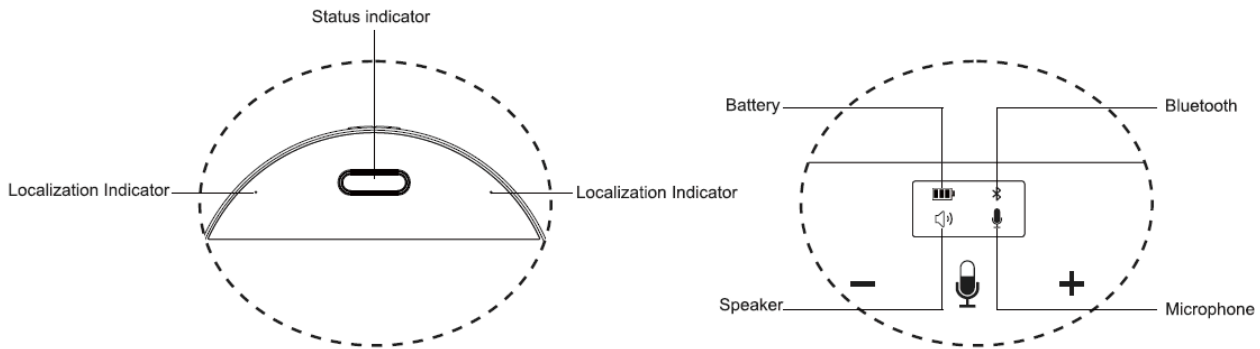

LED Status

Bluetooth Status Indicator	Blue light flashing	Bluetooth is in pairing mode
	Green light on	Bluetooth is connected
Microphone Status Indicator	Red light on	Microphone is muted
	Green light on	Microphone is working normally
Localization Indicator	When the microphone detects a sound input, the indicator light in the corresponding direction will illuminate.	
Speaker Status Indicator	Green light on	Speaker working normally
	Red light on	Speaker mute

Note: When adjusting the volume, the blue light will change with the volume level. When volume is muted/off the indicator will be illuminated red. When the volume adjustment is complete, the green light will return after 2 seconds.