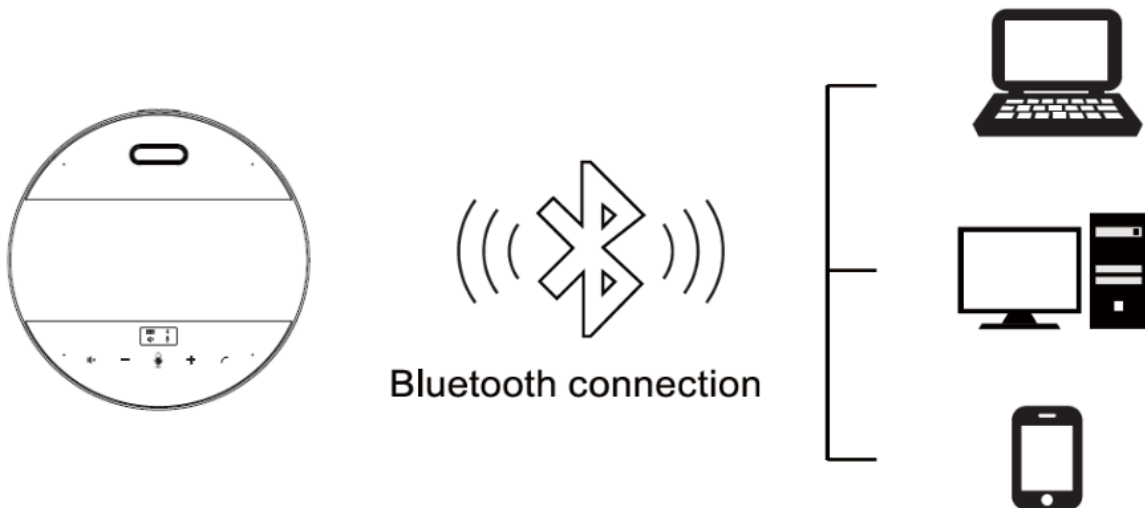

LED Status

Bluetooth Status Indicator	Blue light flashing	Bluetooth is in pairing mode
	Green light on	Bluetooth is connected
Microphone Status Indicator	Red light on	Microphone is muted
	Green light on	Microphone is working normally
Localization Indicator	When the microphone detects a sound input, the indicator light in the corresponding direction will illuminate.	
Speaker Status Indicator	Green light on	Speaker working normally
	Red light on	Speaker mute

Note: When adjusting the volume, the blue light will change with the volume level. When volume is muted/off the indicator will be illuminated red. When the volume adjustment is complete, the green light will return after 2 seconds.

Connections

USB Connection

1. It is recommended to use the original USB cable when connecting the speakerphone to a computer or another compatible device.
2. When the device is connected to a computer, it will automatically power on and will power off automatically after 10 minutes of inactivity or if no source is detected.

Bluetooth Connection

1. When the device is in its normal state, press and hold the  button to turn on Bluetooth pairing. The Bluetooth status indicator will begin to flash.
2. Enable Bluetooth on the device you wish to connect to the BG-OMNITALK-PRO and let it scan for the device.
3. Select the BG-OMNITALK-PRO from the list of devices to connect to. After pairing is complete, the Bluetooth status indicator will be illuminated solid.
4. Each time the BG-OMNITALK-PRO is turned on, it will automatically pair with the last connected device if it is available and in range.
5. To turn Bluetooth off, press and hold the button.