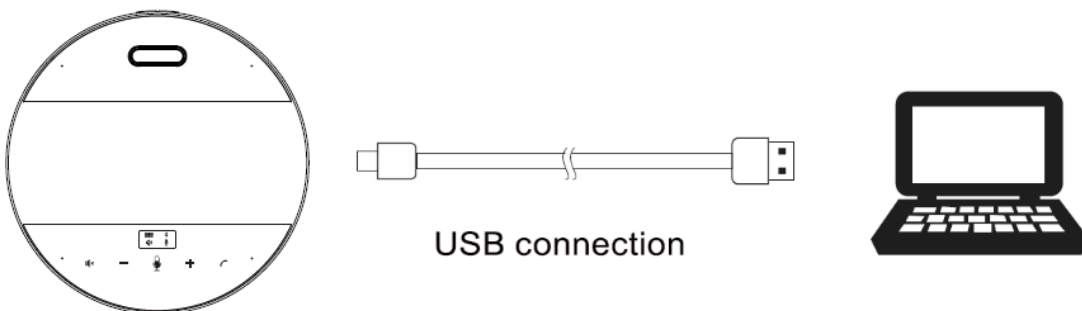

Connections

USB Connection

1. It is recommended to use the original USB cable when connecting the speakerphone to a computer or another compatible device.
2. When the device is connected to a computer, it will automatically power on and will power off automatically after 10 minutes of inactivity or if no source is detected.