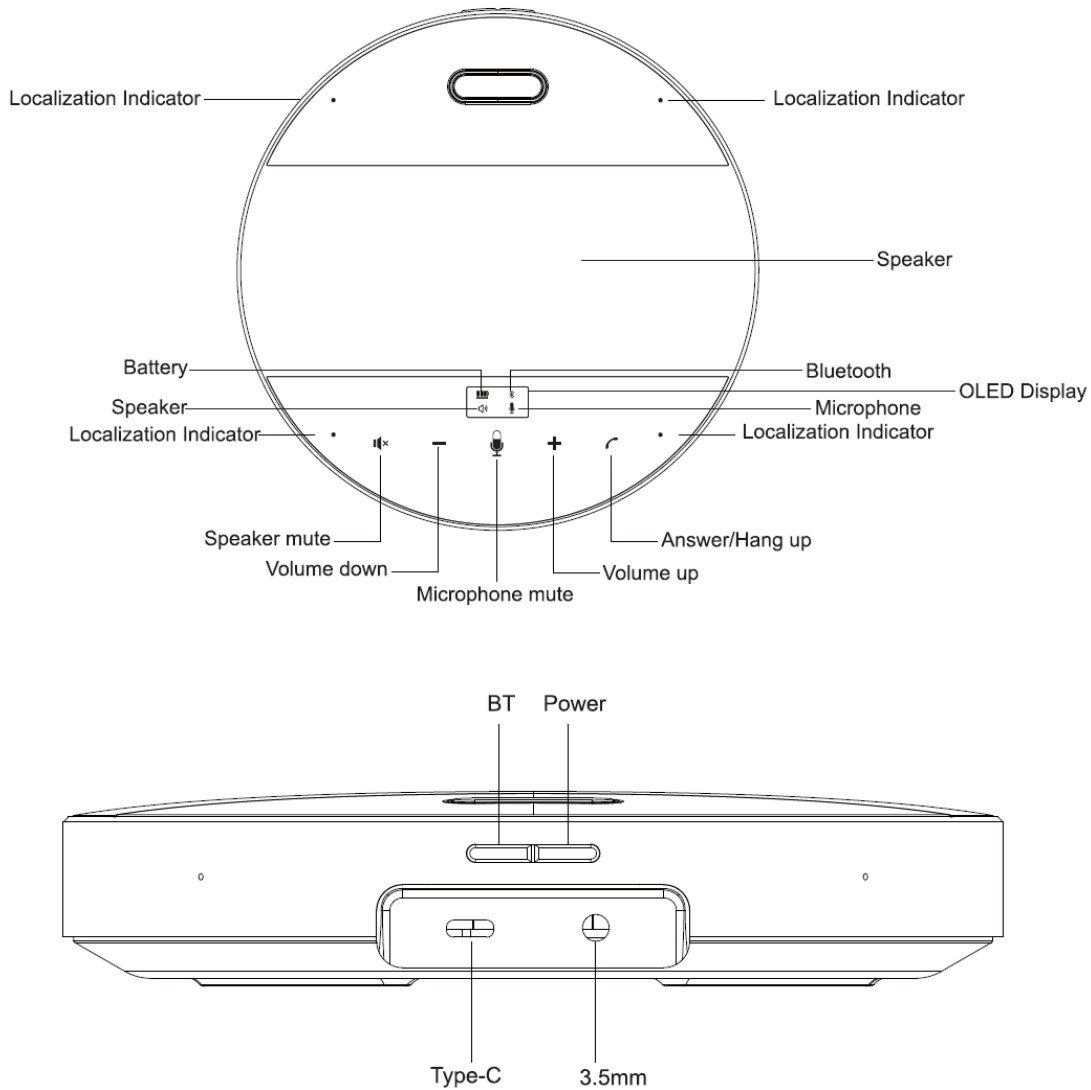

Panel Descriptions

Button	Status	Function	OLED
	Speaker mute	ON/OFF Speaker mute	Speaker Mute 16 Unmute
	Volume down	Decrease volume	5 Volume No.
	Volume up	Increase volume	16 Volume No.
	Microphone mute	ON/OFF microphone mute	Unmute Microphone Mute
	Answer/Hang up	Answer/ Hang up when calling	
	Bluetooth	Turn ON/OFF Bluetooth function	BT disconnected BT connected
	ON/OFF/MUTEE/UNMUTE	ON/OFF(Long press) MUTE/UNMUTE(Short press)	Back to Home screen