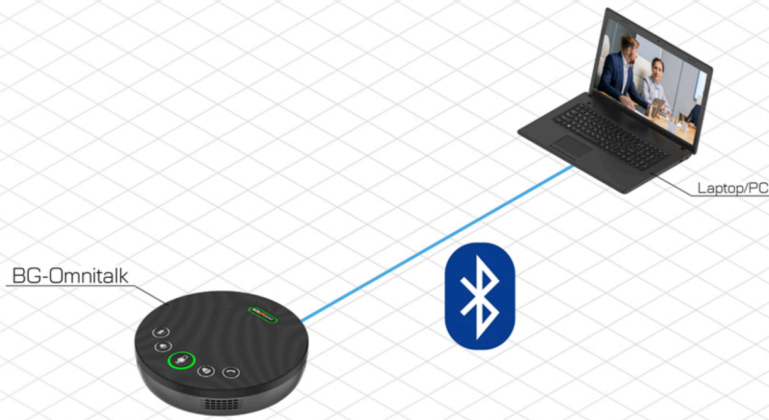

Bluetooth Connection

1. When the device is in its normal state, press and hold the  button to turn on Bluetooth pairing. The Bluetooth status indicator will begin to flash.
2. Enable Bluetooth on the device you wish to connect to the BG-OMNITALK-PRO and let it scan for the device.
3. Select the BG-OMNITALK-PRO from the list of devices to connect to. After pairing is complete, the Bluetooth status indicator will be illuminated solid.
4. Each time the BG-OMNITALK-PRO is turned on, it will automatically pair with the last connected device if it is available and in range.
5. To turn Bluetooth off, press and hold the button.

3.5mm Stereo Connection

1. Connect the BG-OMNITALK-PRO to either headphones or an external audio system using a 3.5mm stereo audio cable.

Application Example

BG-Omnitalk
Connection Diagram

BZBGEAR

● USB-C

Tech Support