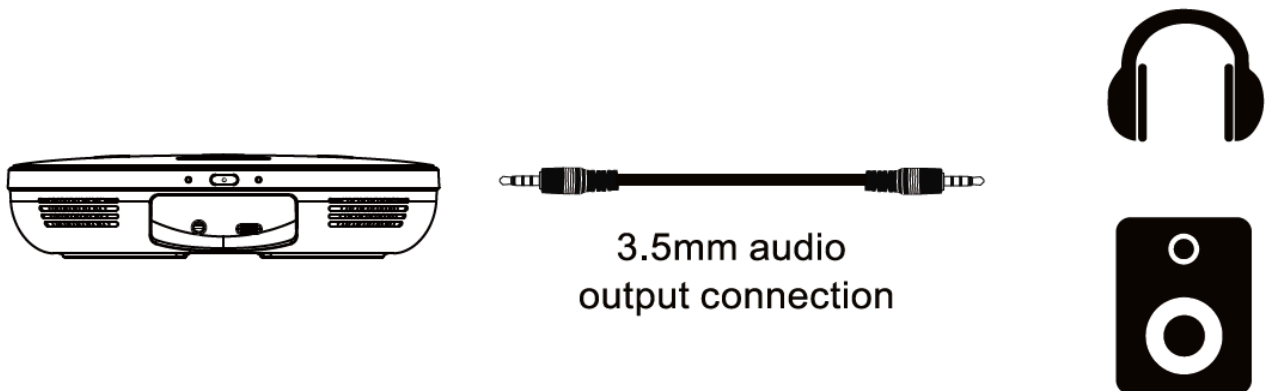

3.5mm Stereo Connection

1. Connect the BG-OMNITALK-PRO to either headphones or an external audio system using a 3.5mm stereo audio cable.